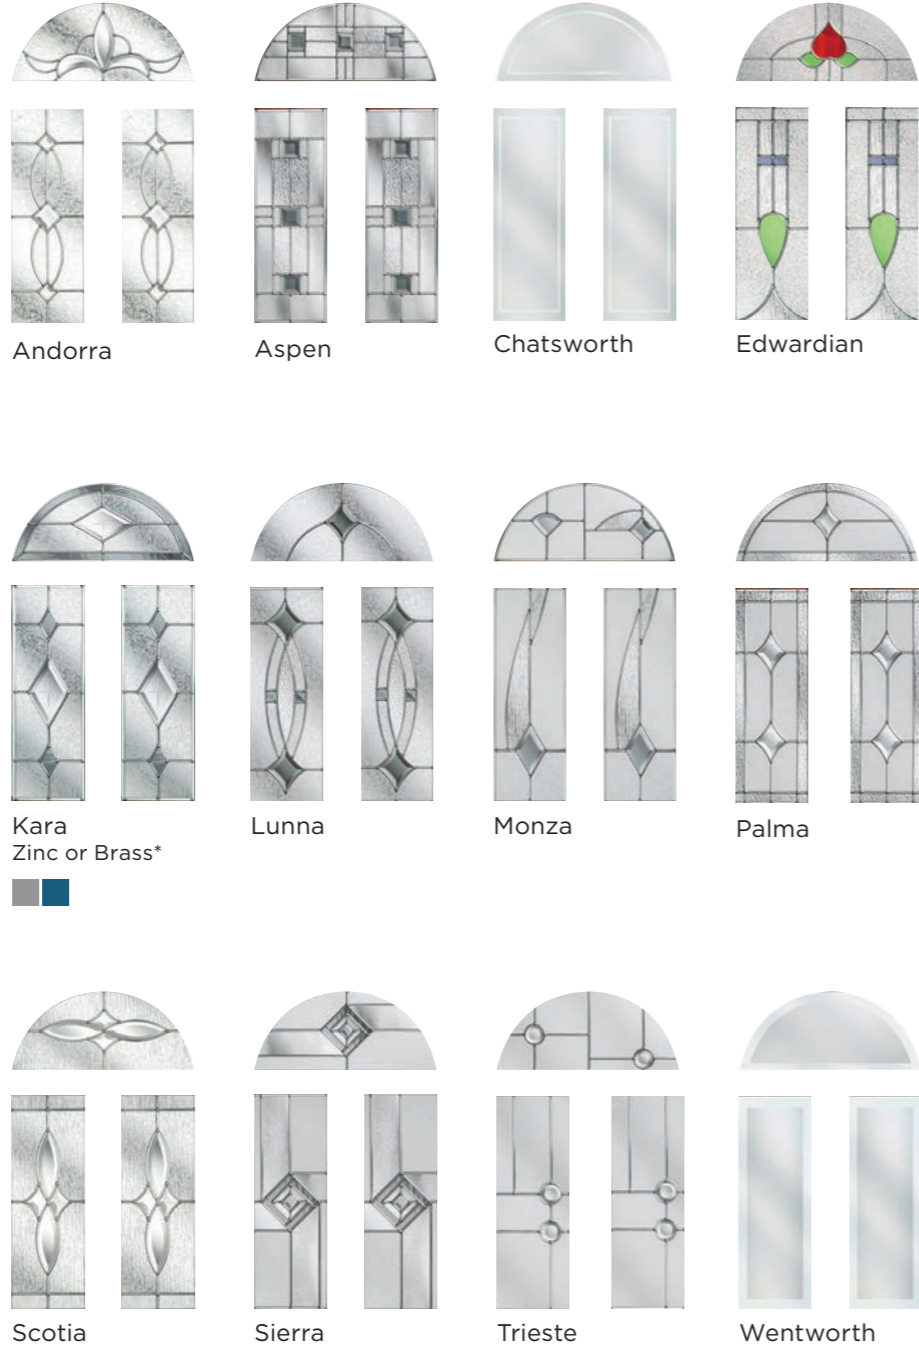

Balmoral*

Main image: Balmoral door in Honey Beige with Wentworth glass.

Balmoral Solid

Caernarfon

Rochester

Andorra

Aspen

Chatsworth

Wentworth

Matching sidelights available.

*Also available as nxt-gen, please see nxt-gen brochure for more information.

Popular
Colours

Leeds*

Main image: Leeds door in Light Grey with Palma glass.

Edinburgh*

Richmond

Popular Colours

*Also available as nxt-gen, please see nxt-gen brochure for more information.

colour match rain deflectors

Bowes*

Main image: Bowes door in Distant Blue with Lunna glass.

Matching sidelights available for Bowes door.

*Also available as nxt-gen, please see nxt-gen brochure for more information.

Popular Colours

Berkeley

Main image: Berkeley door in Pebble Grey with Edwardian glass.

The perfect solution for controlling light and privacy in your home.