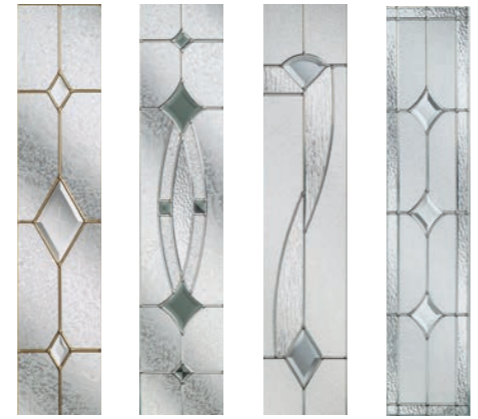

Poplar door in Premium Anthracite Grey with Trieste glass.

Palm

Olive

It is advisable to design handed doors online to ensure the correct door name is selected.

Popular Colours

Andorra Aspen Chatsworth Edwardian