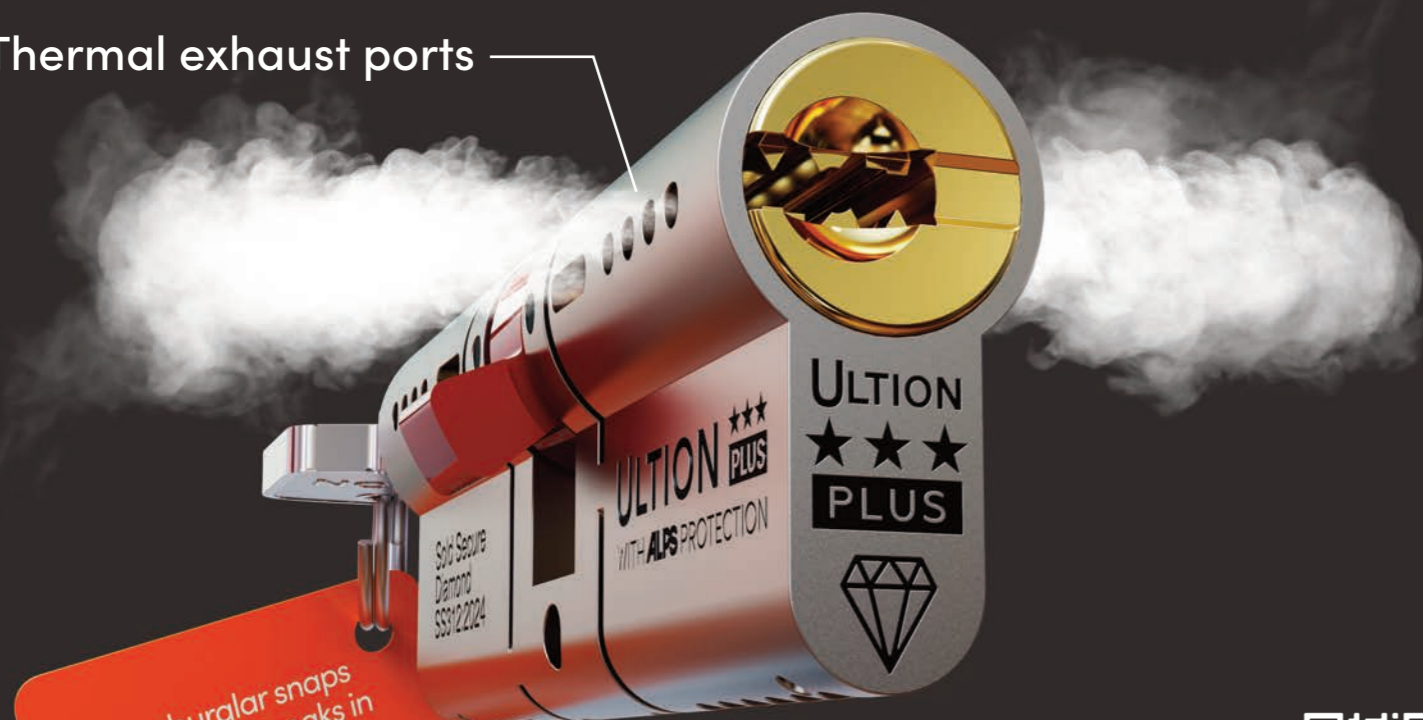

ULTION ^{★★★} PLUS
WITH ALPS PROTECTION

If a burglar snaps
Ultion and breaks in
£5000
GUARANTEE

Learn more.

Lockmaster

Lockmaster faultlessly delivers high-performance security, improved ease of use and an impressive service life.

Police preferred Secured by Design approved, Lockmaster provides security and boasts the reassurance, reliability and outstanding features expected from Yale – the world's favourite security brand, securing homes for over 175 years.