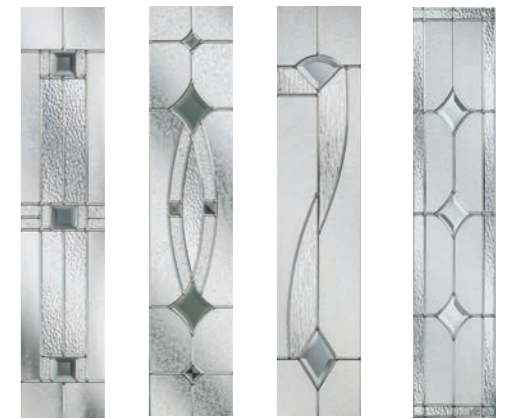

Aspen Lunna Monza Palma

Visit our door designer to configure your perfect door style...