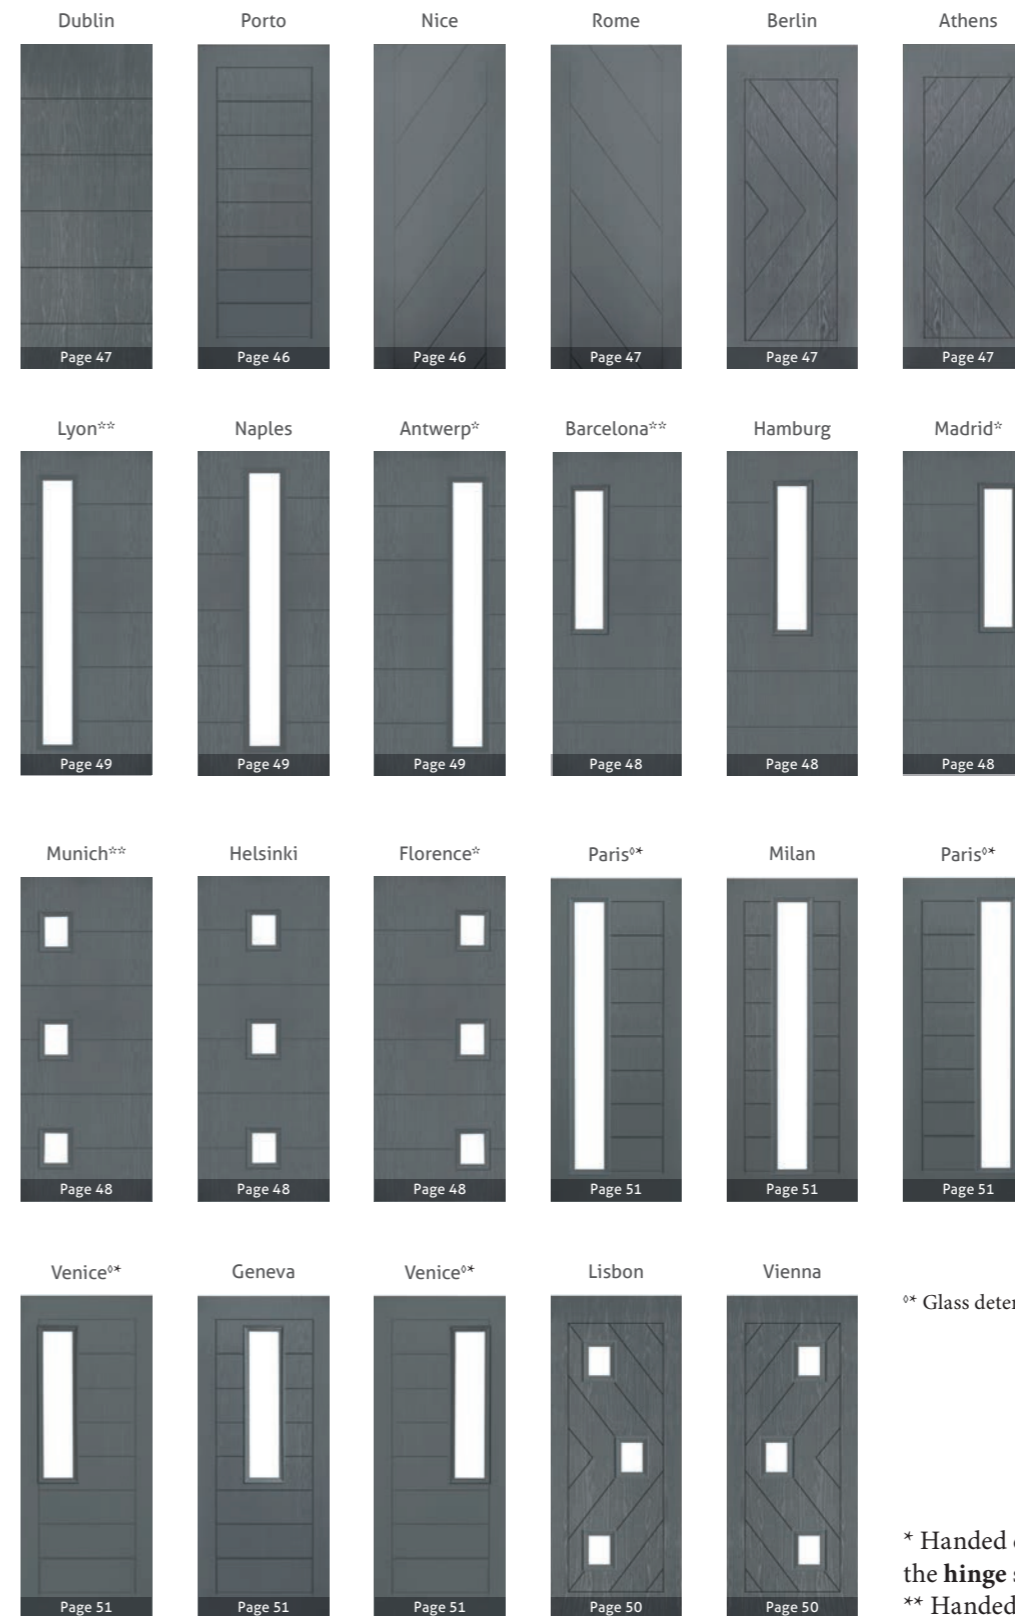

New Cottage Range/Stable Doors

* Handed door set. All glass aligned to the **hinge** side.
** Handed door set. All glass aligned to the **handle** side.

Contemporary Door Styles

Scan the QR code to design your perfect door online.

Scan me

* Handed door set. All glass aligned to the **hinge** side.
 ** Handed door set. All glass aligned to the **handle** side.

Contemporary City Range

** Glass determined by the hinge side of the door.