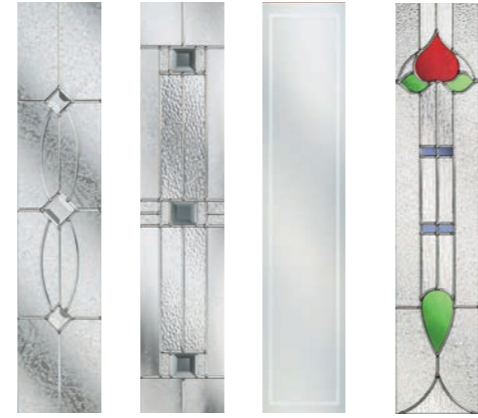

Poplar door in Premium Anthracite Grey with Trieste glass.

Palm

Olive

It is advisable to design handed doors online to ensure the correct door name is selected.

Popular Colours

Andorra Aspen Chatsworth Edwardian