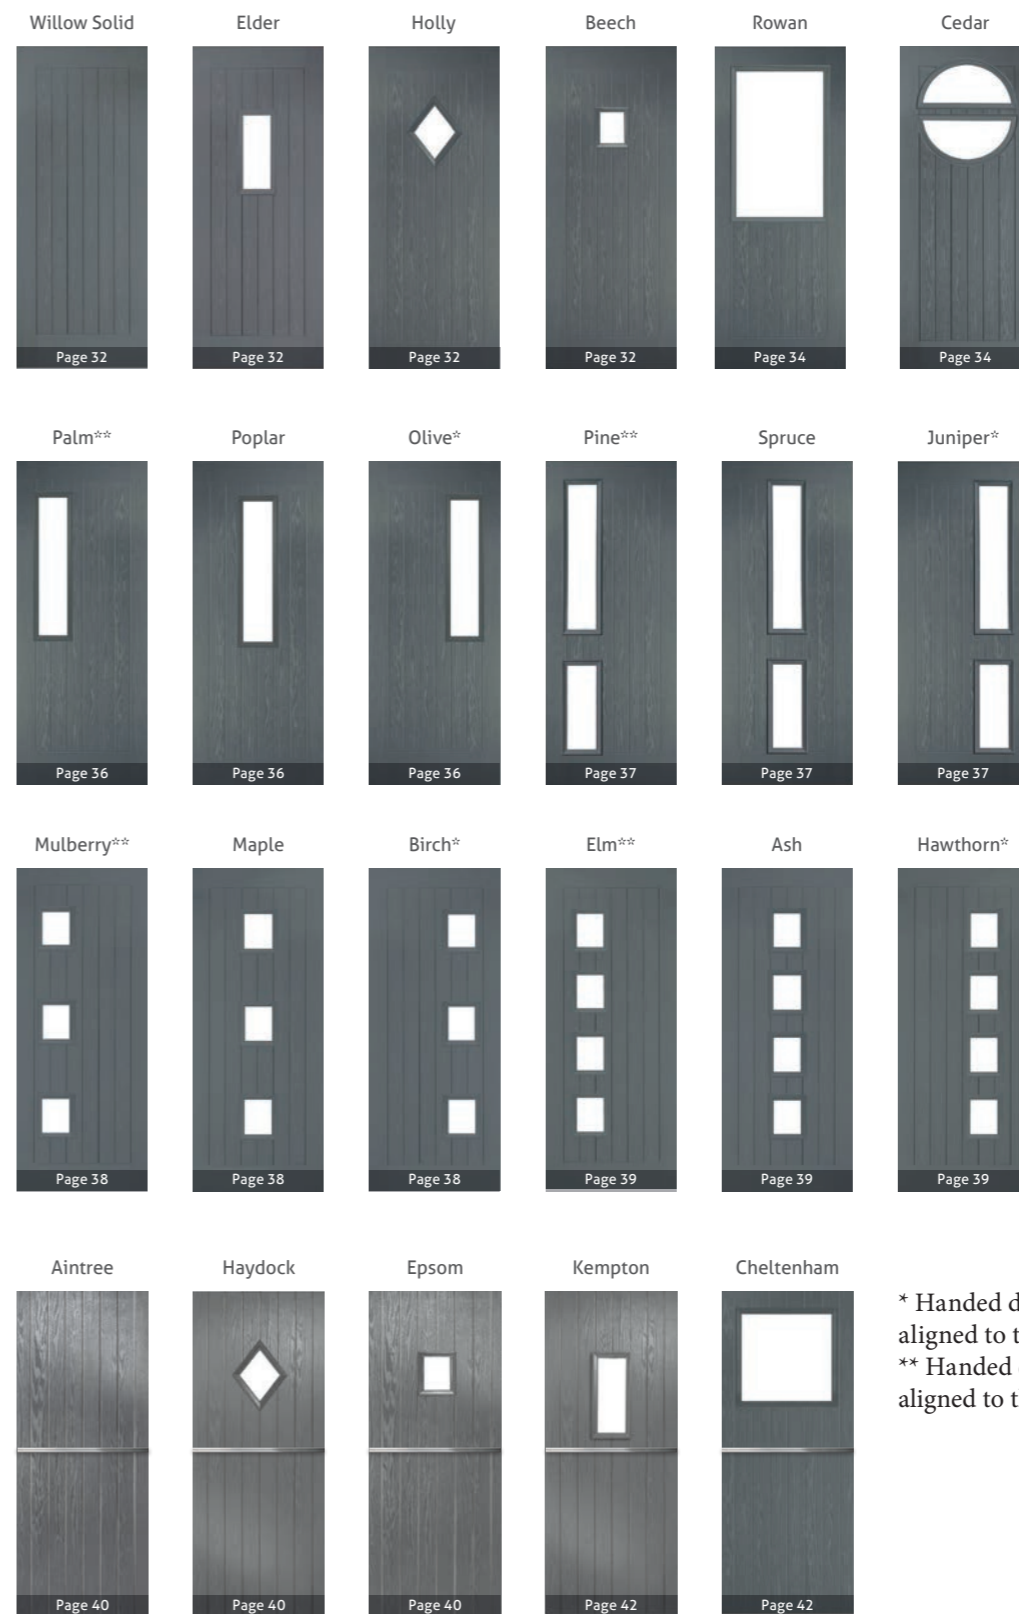

Diagram represents a typical make up of our triple glazed glass. Please contact us for further info

Traditional Door Styles and Sidelights

Visit the door designer to configure your perfect door!

Scan here

New Cottage Range/Stable Doors

* Handed door set. All glass aligned to the **hinge** side.
** Handed door set. All glass aligned to the **handle** side.

Contemporary Door Styles

Scan the QR code to design your perfect door online.