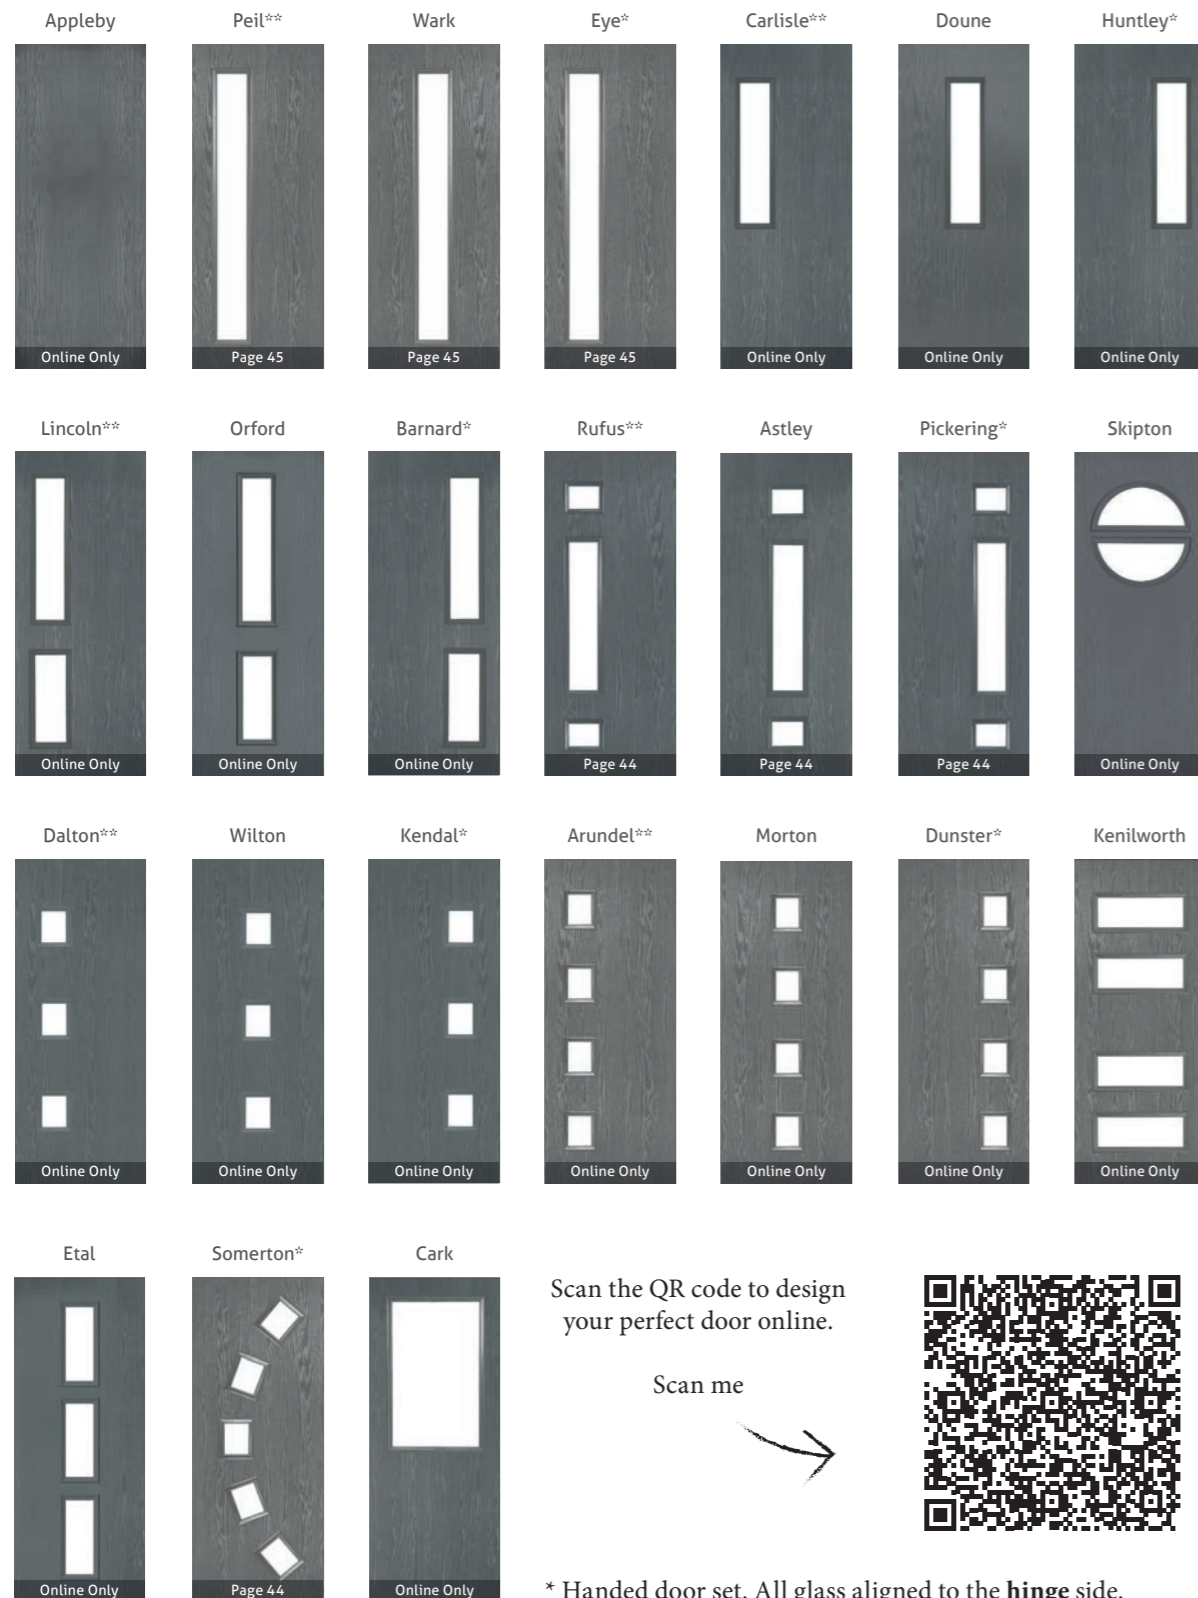

Tried, tested and trusted

Decorative Glass

Features and benefits:

- Decorative triple glazing
- Obscure double glazing
- The decorative centre pane is sealed within the unit therefore, it is protected from dust and weathering
- Easy to clean
- 6.8mm glass laminated as standard
- 50mm units available for 70mm doors
- Glass patterns may vary
- Slight bubbles, lines and surface imperfections are all characteristics of glass. They are not to be considered as defects as they add character to decorative glass.

Diagram represents a typical make up of our triple glazed glass. Please contact us for further info

Traditional Door Styles and Sidelights

Visit the door designer to configure your perfect door!

Scan here

New Cottage Range/Stable Doors

* Handed door set. All glass aligned to the **hinge** side.
** Handed door set. All glass aligned to the **handle** side.

Contemporary Door Styles

Scan the QR code to design your perfect door online.