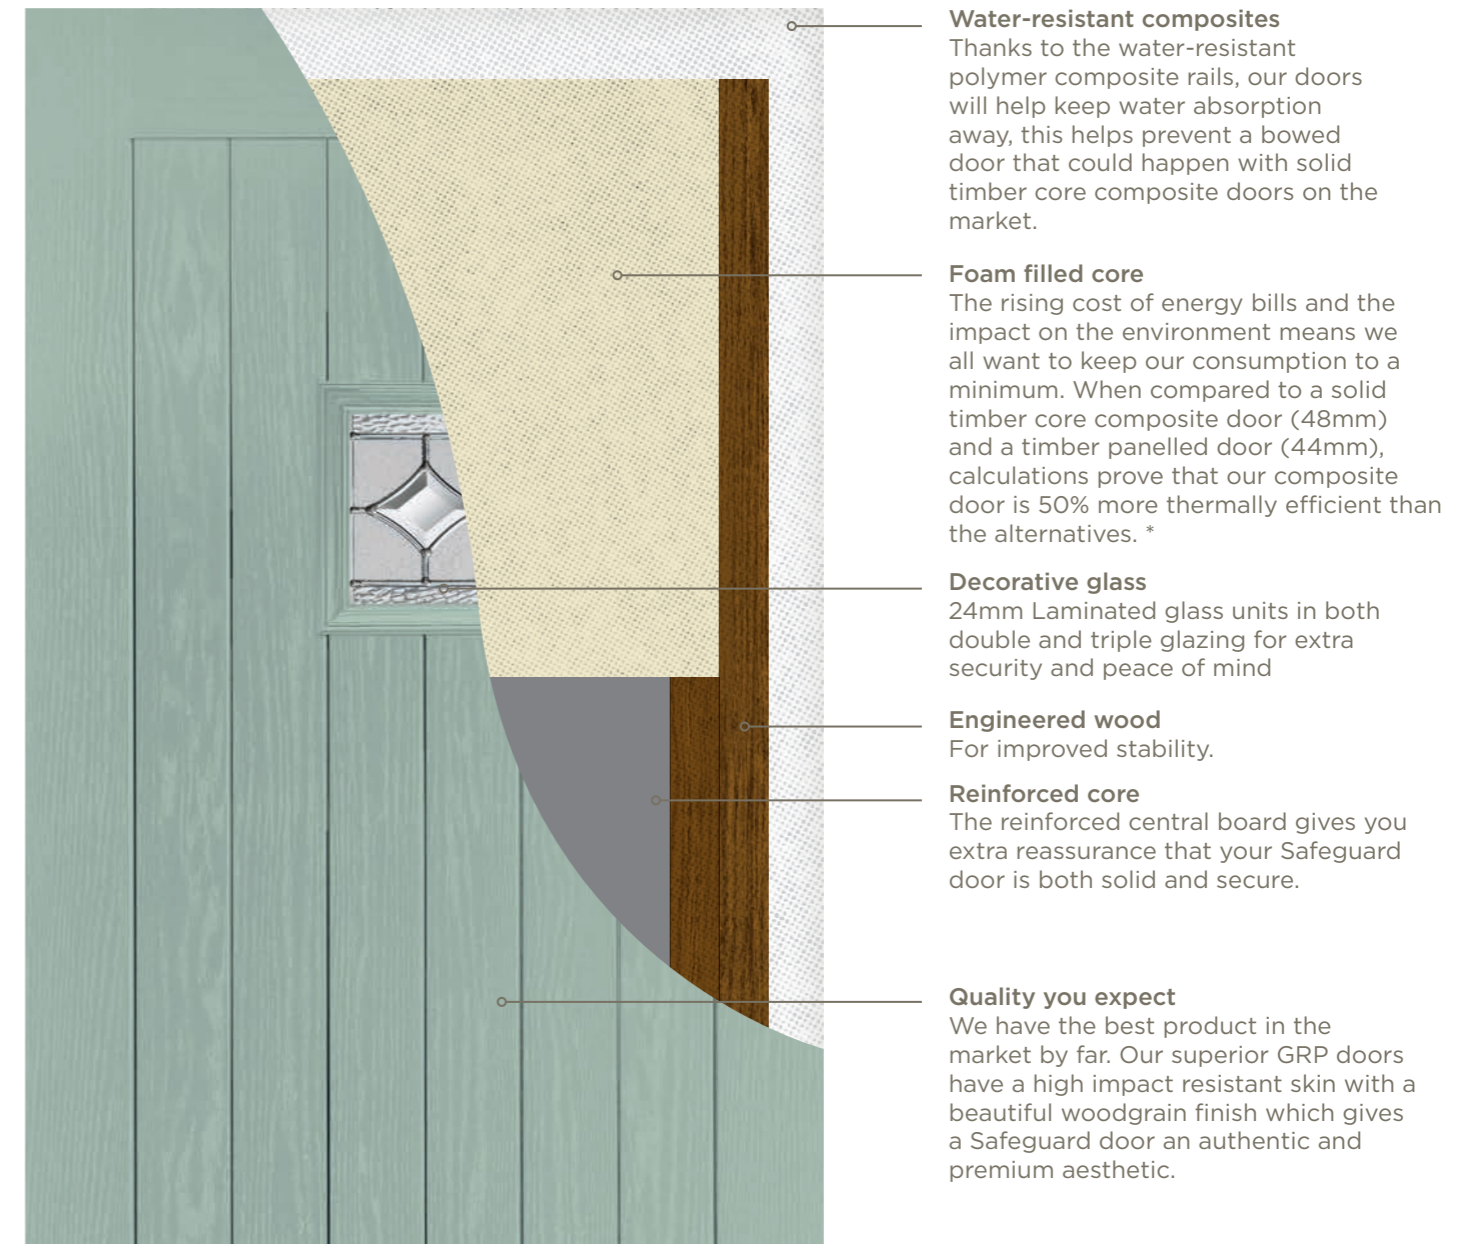

Tried, tested and trusted

Decorative Glass

Features and benefits:

- Decorative triple glazing
- Obscure double glazing
- The decorative centre pane is sealed within the unit therefore, it is protected from dust and weathering
- Easy to clean
- 6.8mm glass laminated as standard
- 50mm units available for 70mm doors
- Glass patterns may vary
- Slight bubbles, lines and surface imperfections are all characteristics of glass. They are not to be considered as defects as they add character to decorative glass.