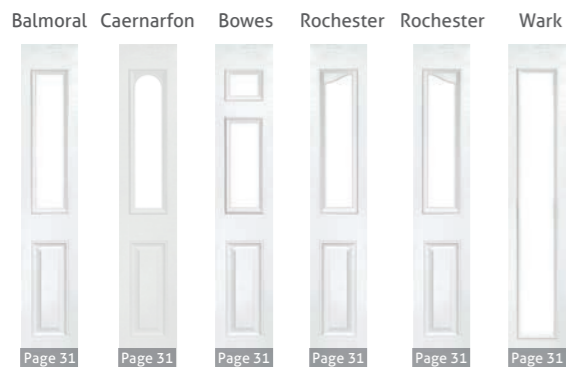

Tried, tested and trusted

Decorative Glass

Features and benefits:

- Decorative triple glazing
- Obscure double glazing
- The decorative centre pane is sealed within the unit therefore, it is protected from dust and weathering
- Easy to clean
- 6.8mm glass laminated as standard
- 50mm units available for 70mm doors
- Glass patterns may vary
- Slight bubbles, lines and surface imperfections are all characteristics of glass. They are not to be considered as defects as they add character to decorative glass.

Diagram represents a typical make up of our triple glazed glass. Please contact us for further info

Traditional Door Styles and Sidelights

Visit the door designer to configure your perfect door!

Scan here