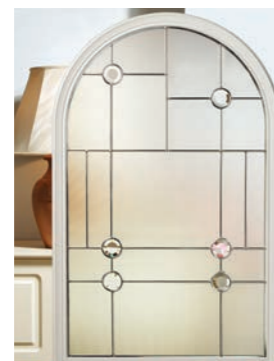

Glass

Glass is just as an important decision for homeowners as the door design and colour. In fact, door design, colour and glass, is what makes your choice so personal as you can pick which glazing perfectly suits your taste and home.

Our decorative triple glazing encapsulates the design between two panes of clear glass, protecting it from dust and

weathering, it is also easier to keep clean and stays looking good for longer.

Our double-glazed Chatsworth and Wentworth options contain the design within the unit, again protecting it from the elements.

Both are laminated to add an extra layer of protection to your door.

Decorative Triple Glazed

Trieste

Double Glazed

For that extra privacy, whilst also maintaining the level of light our obscure glass options are a great solution. Speak to your installer for the full range.

Please note; Clear, Satin, Stipple, Bark, Chatsworth and Wentworth are double glazed.

Visit the door designer to configure your perfect door!

Scan here

Introducing the next-gen of composite doors

Symmetry and balance are very much key elements of the next-gen range. We want you to look at your door and feel it is perfect in every way.

Our exclusive Safeguard next-gen doors are available through your installer. Please enquire about our separate brochure.

Features and benefits;

- Unparalleled security
- Stunning flush finish aesthetics
- Exceptional durability
- Superb sound insulation