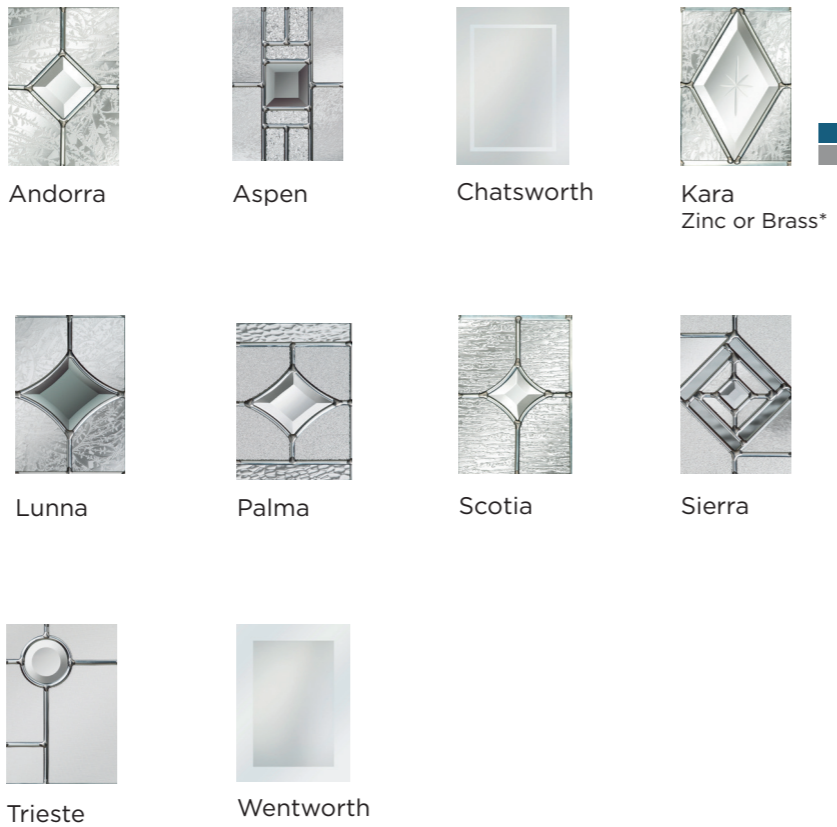

Popular Colours

Andorra Aspen Chatsworth Edwardian

Andorra Aspen Chatsworth Kara

Aspen Lunna Monza Palma

Visit our door designer to configure your perfect door style...

safeguardproducts.co.uk

Maple

Main image: Basalt Grey with Palma glass.

Birch

Mulberry

It is advisable to design handed doors online to ensure the correct door name is selected.

Safe and secure...
Read all about our security credentials on pages 12-17.

Ash

Main image: Premium Chartwell with Kara Grey glass.

Hawthorn

Elm

Popular Colours

Wentworth

Bloom

Odessa

Exclusive glass designs!

Discover the full range, scan here...

Stable doors

Main image: Haydock door in Steel Blue with Andorra Glass.

Aintree Solid

Discover the full range of colours and glass, scan here...

A joy for pet owners - the lower door can remain closed to prevent your pet leaving or entering the property, while retaining all the associated benefits of an open door.