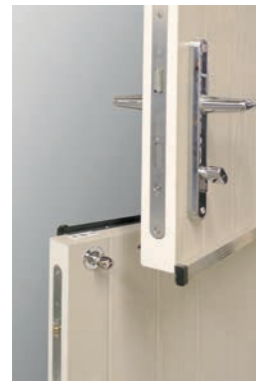

Mini Blind*

Constructed to provide stability, security, and weather protection.

Contemporary Collection

Main image: Peil door in Leaf Green with Canvas glass.

Our Contemporary Collection doors come in a flush grain finish. Please see page 6 for full list of door names and designs available. Pages 32 - 39 of our New Cottage Range doors are all available as a Contemporary flush grain door, and can be designed online at safeguardproducts.co.uk/design-my-door, or by scanning the QR code on page 45. Shown here are a selection of exclusive glass designs we can offer to make you stand out from the crowd.