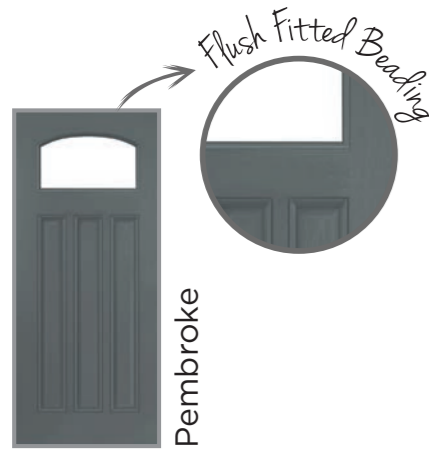

Pembroke

Main image: Pembroke door in Premium Anthracite Grey with Monza glass.

The Pembroke door is from our nxt-gen range. For more designs see our nxt-gen brochure.

Offering elegance and privacy, this period door design with its decorative glazed panel allows you to add the perfect finishing touch to your door. Available with a selection of locking options, hardware and decorative glass. Finger pull escutcheon's as shown above available in Gold, Chrome, Black or Graphite.