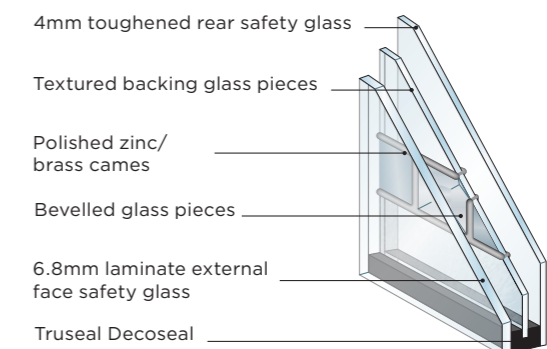

Tried, tested and trusted

Decorative Glass

Features and benefits:

- Decorative triple glazing
- Obscure double glazing
- The decorative centre pane is sealed within the unit therefore, it is protected from dust and weathering
- Easy to clean
- 6.8mm glass laminated as standard
- 50mm units available for 70mm doors
- Glass patterns may vary
- Slight bubbles, lines and surface imperfections are all characteristics of glass. They are not to be considered as defects as they add character to decorative glass.

Diagram represents a typical make up of our triple glazed glass. Please contact us for further info

Traditional Door Styles and Sidelights

Visit the door designer to configure your perfect door!

Scan here