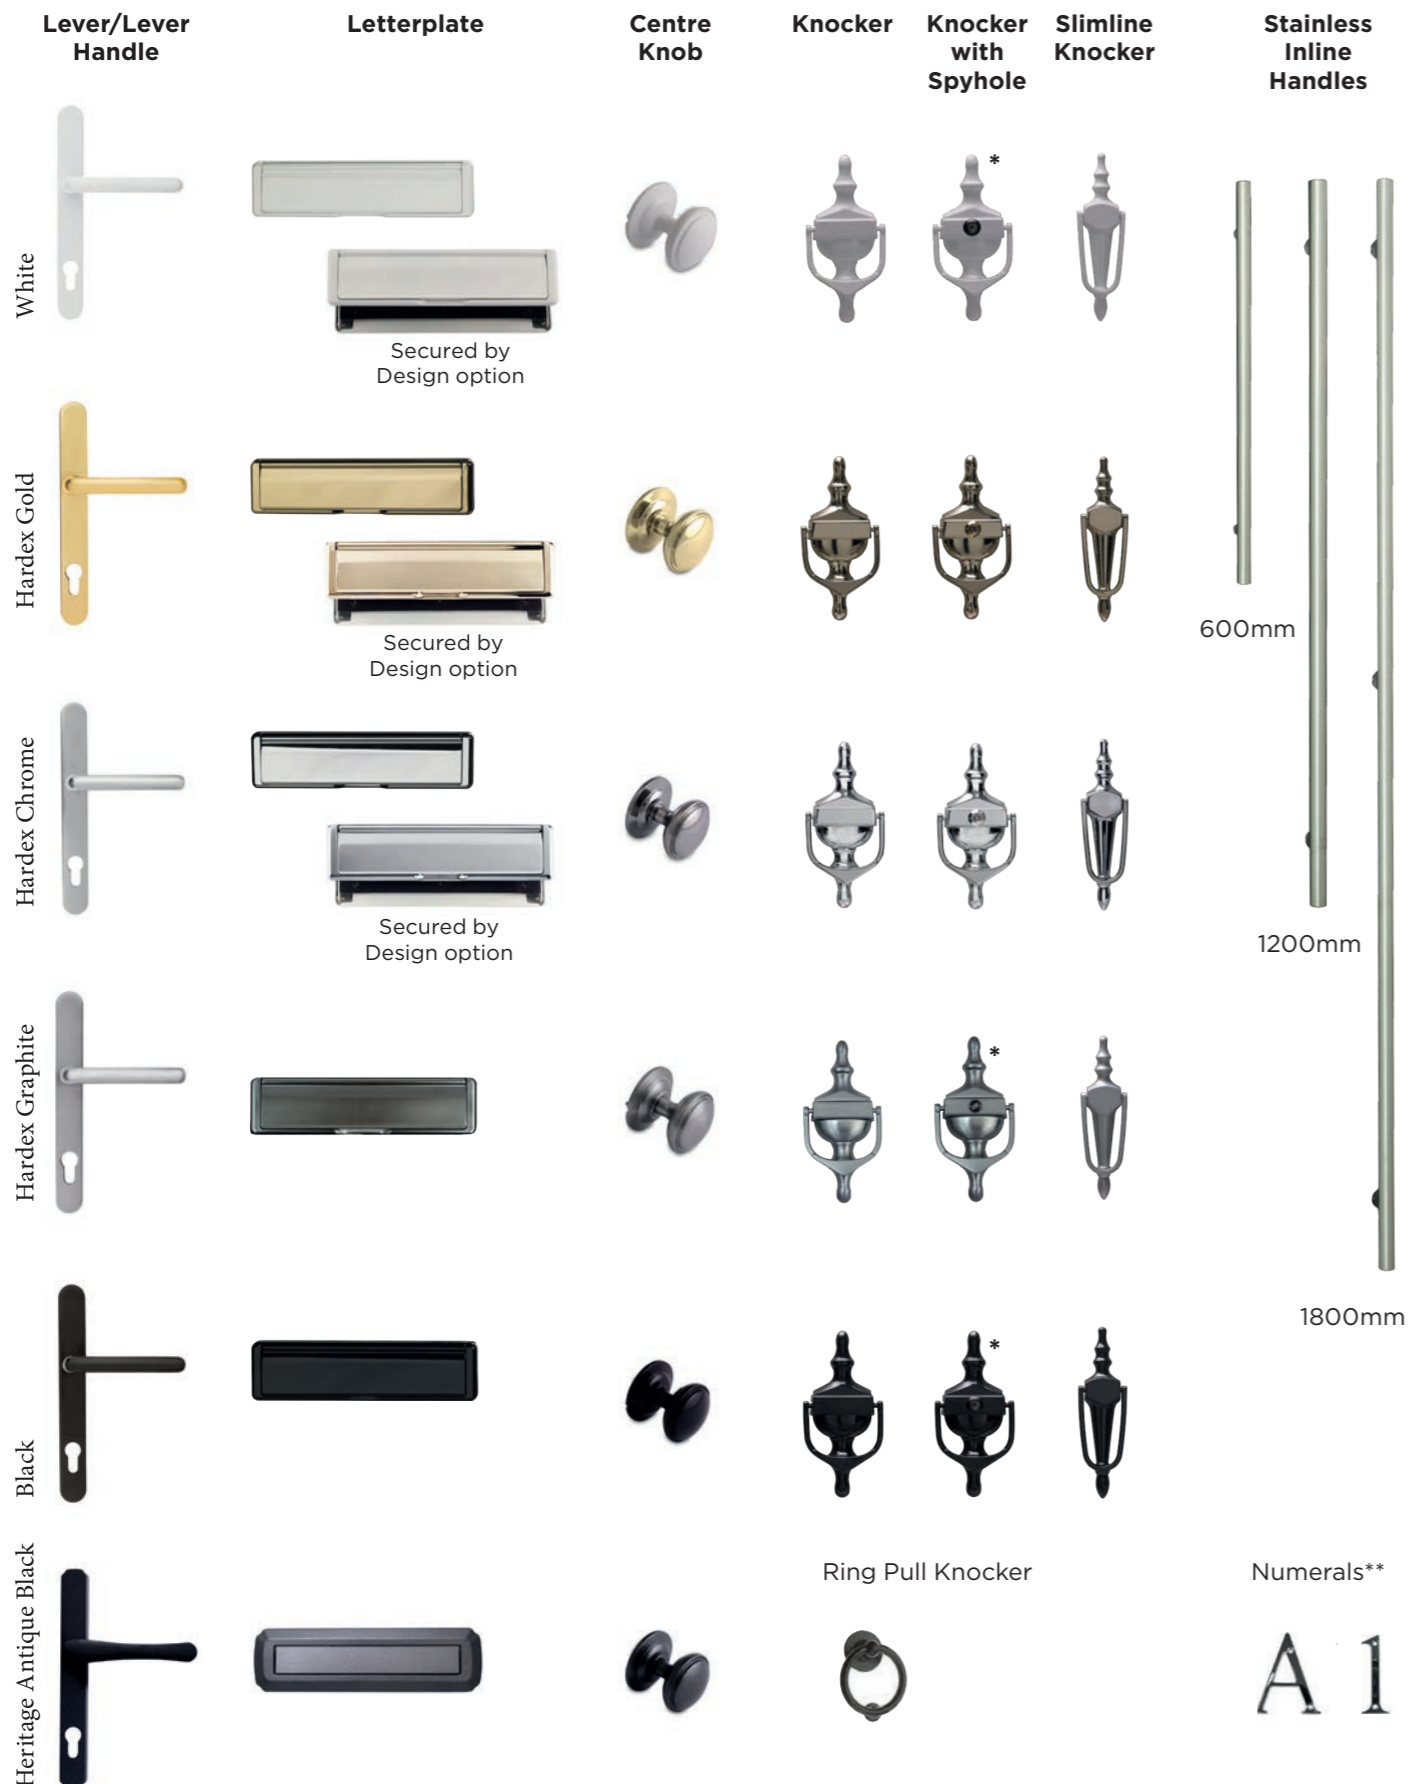

Discover the full range of colours and glass, scan here...

Lisbon
In White with Lunna glass

Vienna
In Wine Red with Andorra glass

Geneva
In Buckingham Grey with Trieste glass

Milan
In Purple Violet with Radiant glass

Choose a different colour for the internal and external to completely bespoke your design.

Hardware

No door is complete without some stunning hardware to finish it off. Our hardware is manufactured to internationally recognised standards, so you can be sure that every product is perfect, from how the hardware feels in your hand through to its functionality and finish.