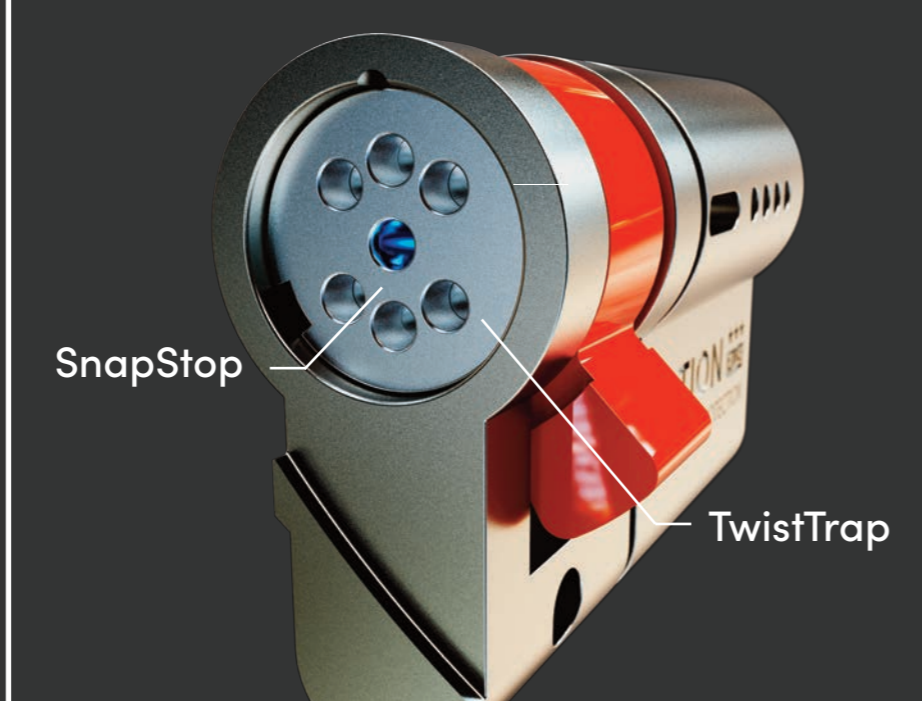

- Drilling
- Picking
- Bumping
- Snapping
- + Twisting
- + Thermal

Complies with the new
PAS24:2022+A1:2024
standard

SnapStop

TwistTrap

Standard 3-star locks protect against the four familiar methods of attack: bumping, drilling, picking and snapping. Ultion with ALPS technology also protects against twisting and thermal.