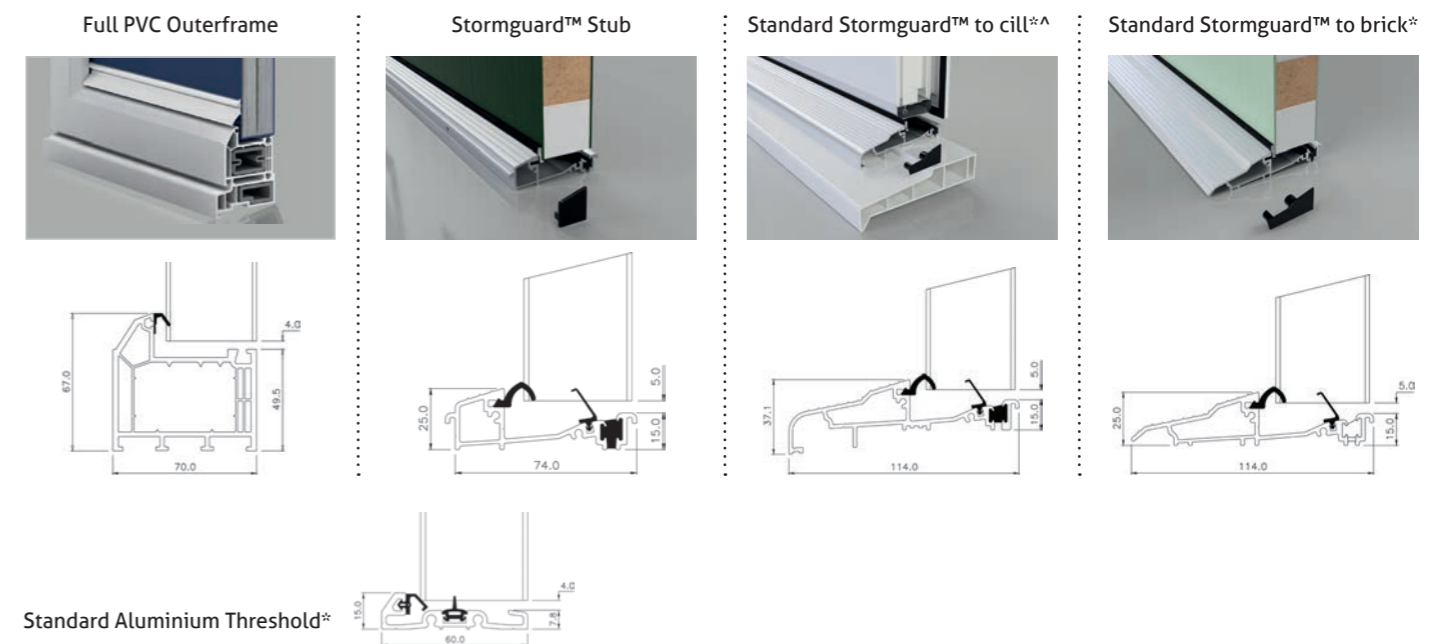

* Document M Compliant for wheelchair access. ^ Only available on a 150mm or 180mm cill.

Cleaning and Maintenance

Your Safeguard GRP composite door has been designed to be easy to maintain.

To keep your door clean, prolong the life of the surface finish and protect your warranty, we recommend you wash it regularly using warm water and a soft, lint-free cloth. If you live in a coastal area, in a heavily industrialised area or near a main road, you may need to clean your door more frequently.

It is important that you DO NOT use any of the following on your door:

- Abrasive cleaners or scouring pads
- Any type of bleach or solvent (e.g. white spirit, methylated spirit, cellulose thinners, WD40, acetone or nail varnish remover)
- Any type of adhesives or tack for providing temporary protection or fixing of seasonal or other decorations etc
- High pressure or steam cleaners.

Technical Figures

A Safeguard GRP composite door has a wealth of facts and figures that prove its quality. The door:

- Reduces outdoor noise by an average of 31dB
- Achieves Global Warming Potential (GWP) score of less than 5
- Achieves Ozone Depletion Potential (ODP) score of zero