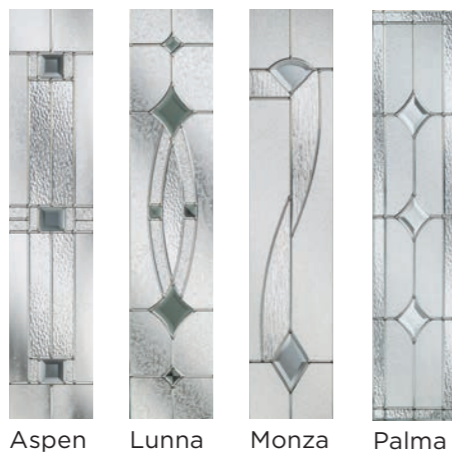

Our Contemporary City Collection doors are an eagerly anticipated addition to our already popular contemporary range. Six on-trend solid grooved styles that are sure to make a statement on your home.

✓ **50% more** thermally efficient than the alternatives.

Porto
In Green

Nice
In Blue

Athens
In Red

Dublin
In Premium Chartwell

Our solid composite doors are great for those who require complete privacy.

Rome

Berlin

Contemporary City Collection

Main image: Hamburg door in Ultramarine Blue with Trieste glass.

Barcelona

Madrid

Munich

Florence

Hamburg
In Honey Beige with Sierra glass

Helsinki
In Duck Egg with Trieste glass

Naples
In Agate Grey with Radiant glass

Aspen Lunna Monza Palma

Andorra Aspen

Lunna Palma

Canvas Wentworth Lyon Antwerp

Contemporary City Collection

Our Contemporary City Collection doors are an eagerly anticipated addition to our already popular contemporary range. These on-trend grooved styles will make a statement on your home.